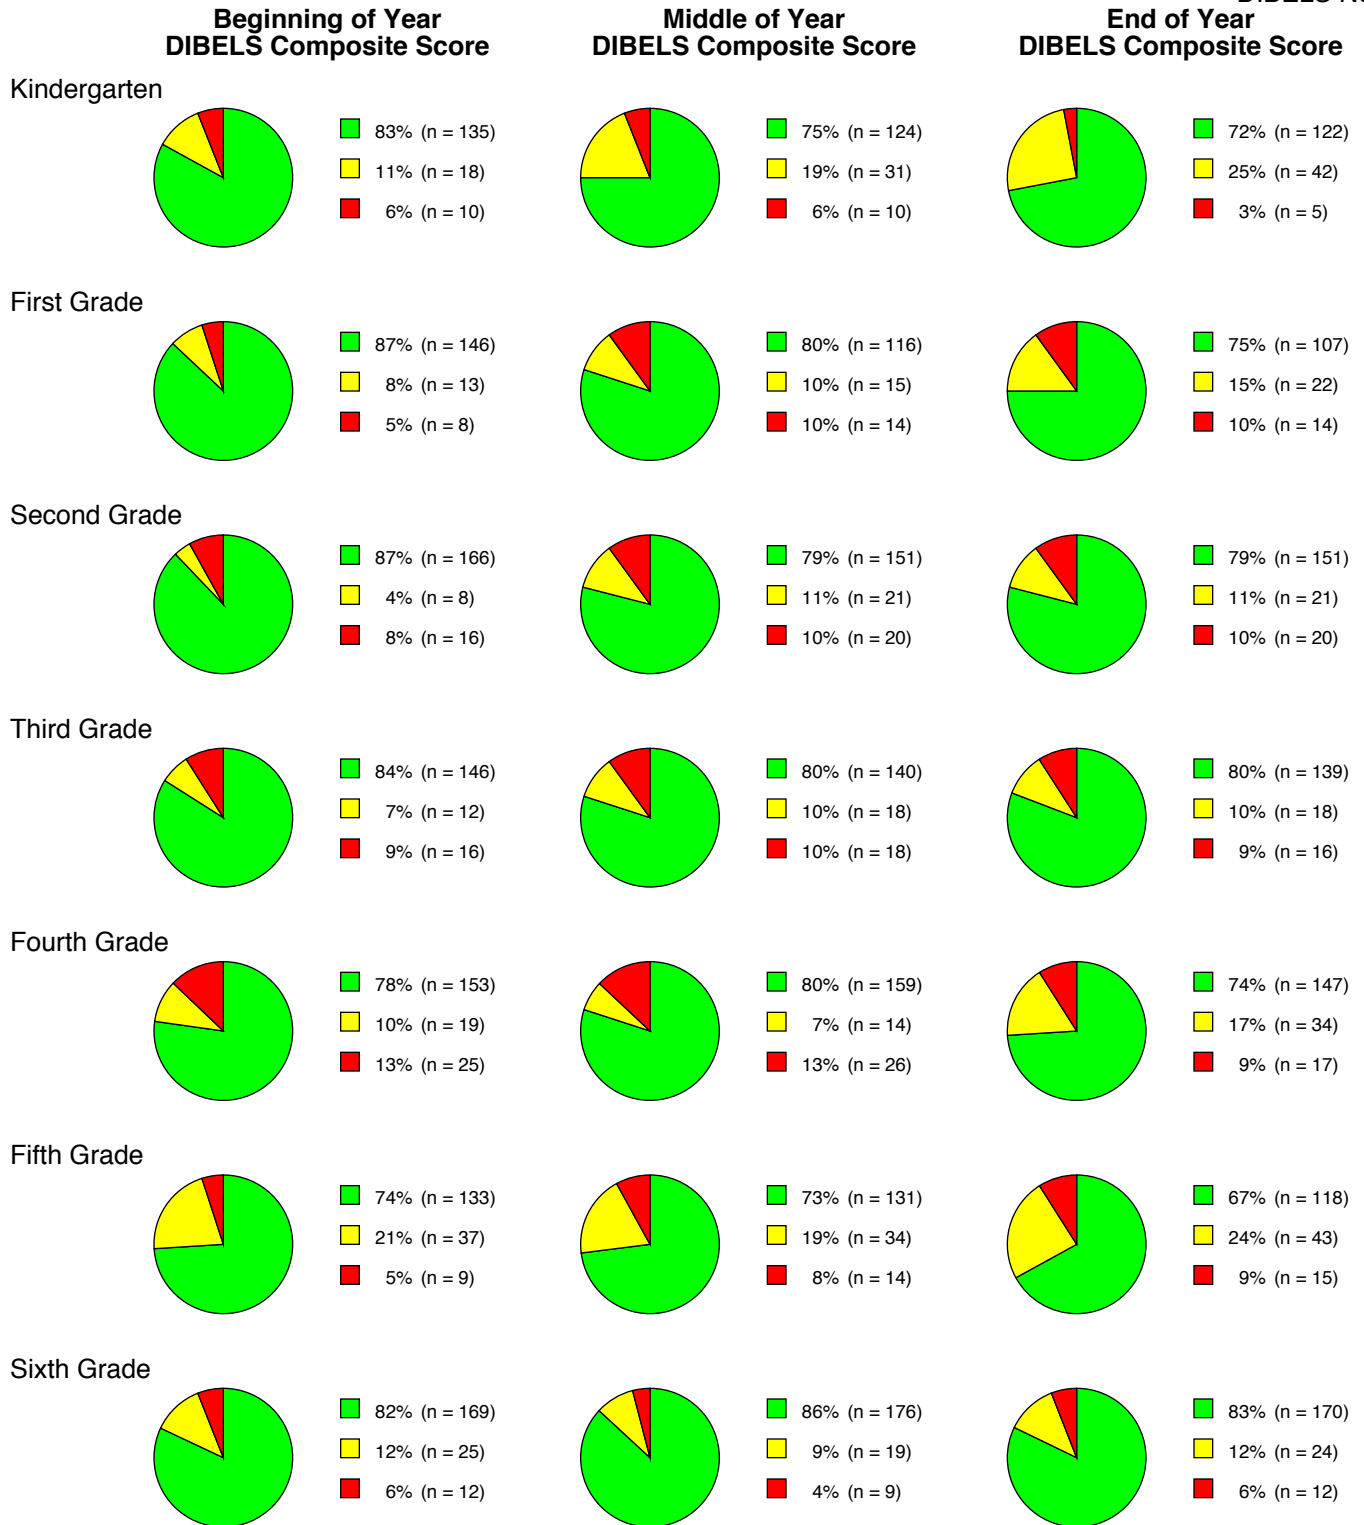

Status Report

DIBELS Next

Status	Score Level	Likely Need For Support
	At or Above Benchmark	Likely to Need Core Support
	Below Benchmark	Likely to Need Strategic Support
	Well Below Benchmark	Likely to Need Intensive Support